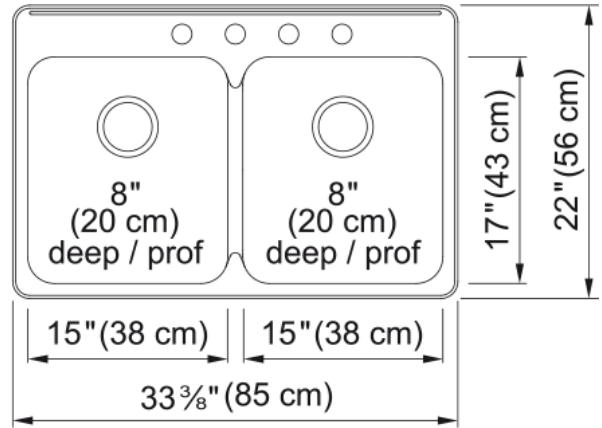

Steel Queen Drop In Sink QDLA2233-8-4N | 101.0620.209

Technical Data

Aspect

Sink type	Sink
Type of material	Stainless steel
Number of bowls	2
Color	Steel
Surface finish	Silk

Product Dimensions

Exterior size: right to left	33.386
Exterior size: front to back	22.008
Large bowl size: right to left	15
Large bowl size: front to back	17.008
Large bowl: depth	7.992
Small bowl size: right to left	15
Small bowl size: front to back	17.008
Small bowl: depth	7.992

Installation

Minimum cabinet size	36"
----------------------	-----

Product specifications

Installation type	Topmount / drop in
Drain hole	3 1/2"
Position of drainer	No drainer

Product identification

Product brand	Kindred
Collection	Steel Queen