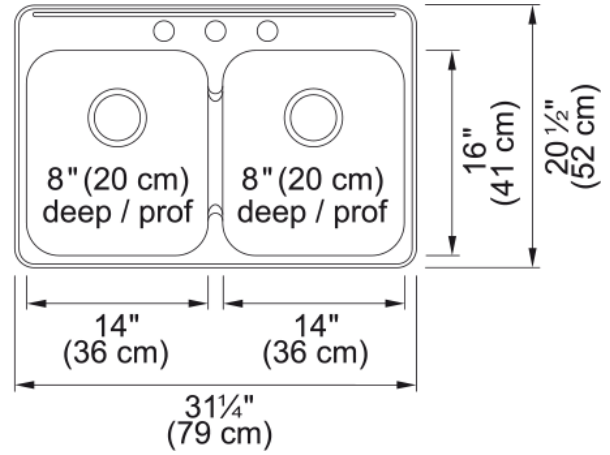

# Steel Queen Drop In Sink QDL2031-8-3N | 101.0620.185

### Product Dimensions

Exterior size: right to left	31.248
Exterior size: front to back	20.472
Large bowl size: right to left	14
Large bowl size: front to back	16
Large bowl: depth	7.087
Small bowl size: right to left	14
Small bowl size: front to back	16
Small bowl: depth	7.087

### Installation

Minimum cabinet size	33"
----------------------	-----

### Product specifications

Installation type	Topmount / drop in
Drain hole	3 1/2"
Position of drainer	No drainer