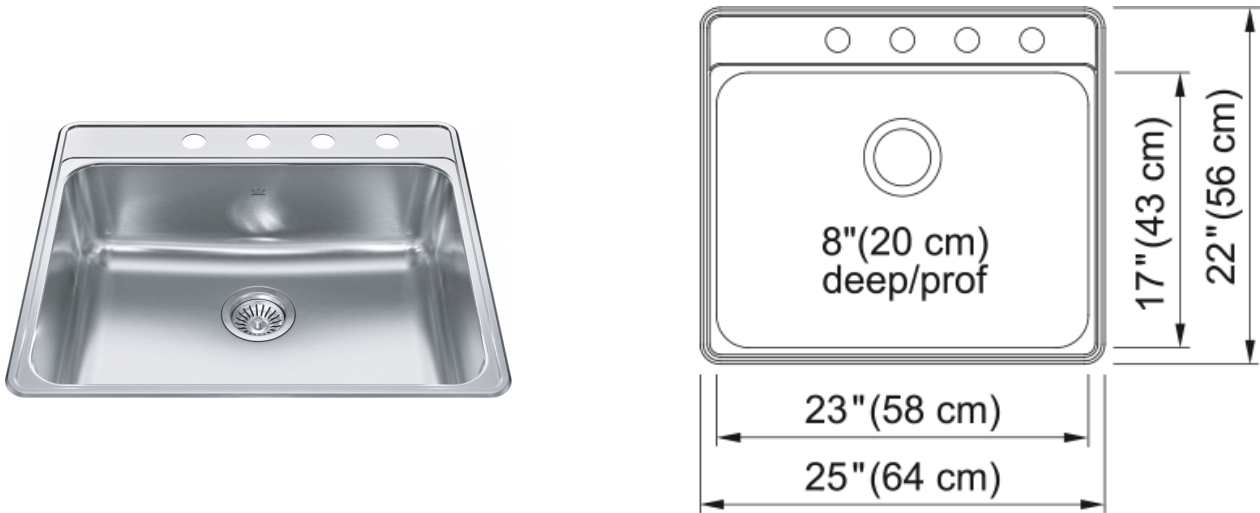

Creemore Drop In Sink CSLA2522-8-4CBN | 101.0599.976

Technical Data

Aspect

Sink type	Sink
Type of material	Stainless steel
Number of bowls	1
Color	Steel
Surface finish	Silk

Product Dimensions

Exterior size: right to left	25
Exterior size: front to back	22
Large bowl size: right to left	23
Large bowl size: front to back	17
Large bowl: depth	8

Installation

Minimum cabinet size	27"
----------------------	-----

Product specifications

Installation type	Topmount / drop in
Drain hole	3 1/2"
Position of drainer	No drainer

Product identification

Product brand	Kindred
Collection	Creemore
Certified by	IAPMO

Features

Drainers number	No drainer
Product reversibility	No
Faucet ledge	Yes
Strainer assembly included	No
Strainer assembly type	No waste kit

Overflow	No
Number of faucet holes	4
Soap dispenser hole	Yes