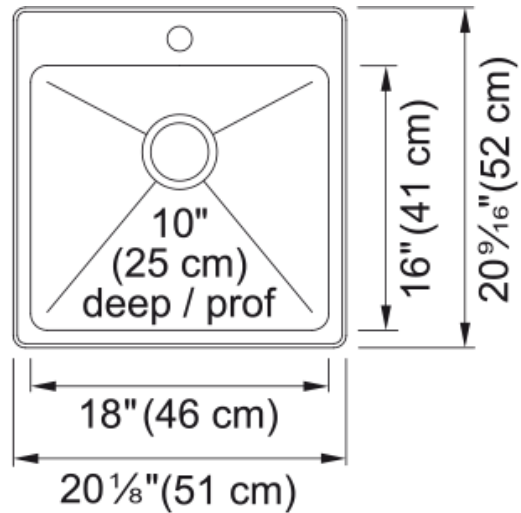

Steel Queen Dualmount Sink QSLF2020-10-1 | 101.0300.792

Technical Data

Aspect

Sink type	Sink
Type of material	Stainless steel
Number of bowls	1
Color	Steel
Surface finish	Silk

Product Dimensions

Exterior size: right to left	20.079
Exterior size: front to back	20.472
Large bowl size: right to left	18.11
Large bowl size: front to back	16.142
Large bowl: depth	9.843

Installation

Minimum cabinet size	24"
----------------------	-----

Product specifications

Installation type	Topmount / drop in
Drain hole	3 1/2"
Position of drainer	No drainer

Product identification

Product brand	Kindred
Collection	Steel Queen