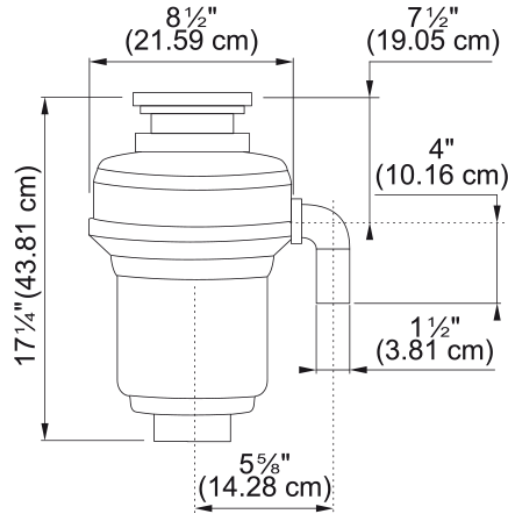

1 1/4 HP Food Waste Disposer KWD125C1-EZ | 134.0255.899

Technical Data

Aspect

Product type Food waste disposer

Energy specifications

Voltage 110 V

Product identification

Product brand Kindred

Collection Disposer

Features

Horsepower 1-1/4 HP