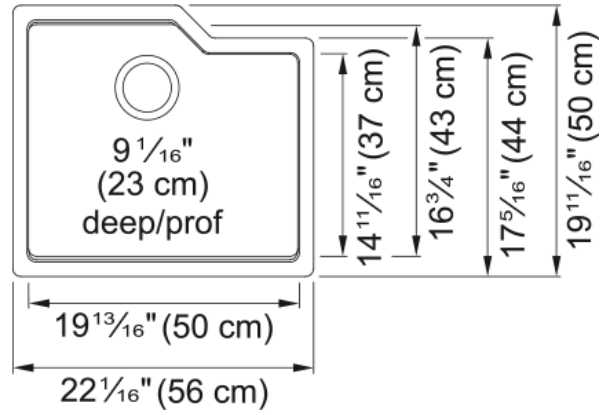

Urban Undermount Sink - MGS2022U-90N | 125.0641.540

Technical Data

Aspect

Sink type	Sink
Type of material	Granite
Number of bowls	1
Color	Onyx
Surface finish	None

Product Dimensions

Exterior size: right to left	22.047
Exterior size: front to back	19.685
Large bowl size: right to left	20.433
Large bowl size: front to back	16.732
Large bowl: depth	9.055

Installation

Minimum cabinet size	24"
----------------------	-----

Product specifications

Installation type	Undermount
Drain hole	3 1/2"
Position of drainer	No drainer

Product identification

Product brand	Kindred
Collection	Urban
Certified by	CUPC