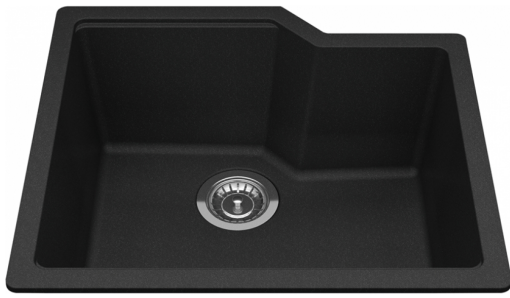

Urban Undermount Sink - MGS2022U-90N | 125.0641.540

Technical Data

Aspect

Sink type	Sink
Type of material	Granite
Number of bowls	1
Color	Onyx
Surface finish	None

Product Dimensions

Exterior size: right to left	22.047
Exterior size: front to back	19.685
Large bowl size: right to left	20.433
Large bowl size: front to back	16.732
Large bowl: depth	9.055

Installation

Minimum cabinet size	24"
----------------------	-----

Product specifications

Installation type	Undermount
Drain hole	3 1/2"
Position of drainer	No drainer

Product identification

Product brand	Kindred
Collection	Urban
Certified by	CUPC

Features

Drainers number	No drainer
Product reversibility	No
Faucet ledge	No
Strainer assembly included	Yes
Strainer assembly type	Manual

Overflow	No
Number of faucet holes	No faucet hole
Soap dispenser hole	No