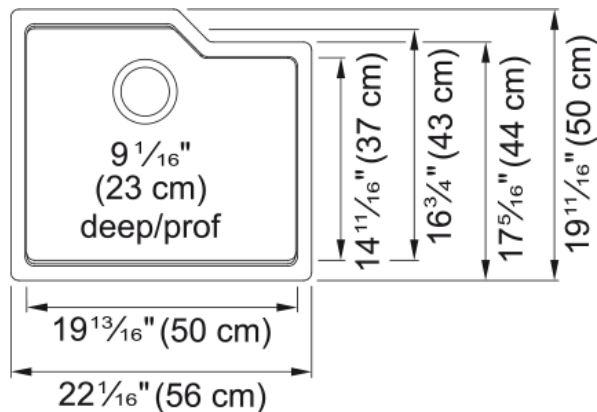

Urban Undermount Sink - MGS2022U-9ES | 125.0641.539

Technical Data

Aspect

Sink type	Sink
Type of material	Granite
Number of bowls	1
Color	Mocha
Surface finish	None

Product Dimensions

Exterior size: right to left	22.047
Exterior size: front to back	19.685
Large bowl size: right to left	20.433
Large bowl size: front to back	16.732
Large bowl: depth	9.055

Installation

Minimum cabinet size	24"
----------------------	-----

Product specifications

Installation type	Undermount
Drain hole	3 1/2"
Position of drainer	No drainer

Product identification

Product brand	Kindred
Collection	Urban
Certified by	CUPC