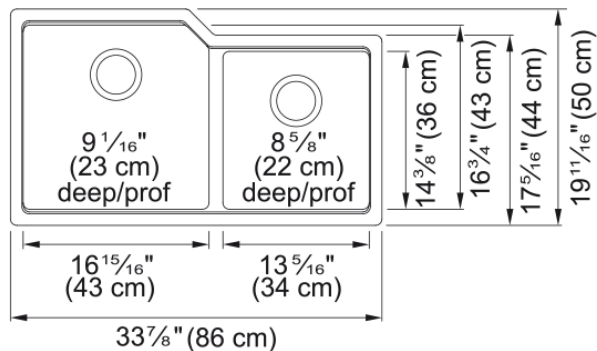

Urban Undermount Sink - MGC2034U-9ES | 125.0641.535

Technical Data

Aspect

Sink type	Sink
Type of material	Granite
Number of bowls	2
Color	Mocha
Surface finish	None

Product Dimensions

Exterior size: right to left	33.858
Exterior size: front to back	19.685
Large bowl size: right to left	16.969
Large bowl size: front to back	16.732
Large bowl: depth	9.055
Small bowl size: right to left	13.346
Small bowl size: front to back	14.37
Small bowl: depth	8.661

Installation

Minimum cabinet size	36"
----------------------	-----

Product specifications

Installation type	Undermount
Drain hole	3 1/2"
Position of drainer	No drainer

Product identification

Product brand	Kindred
Collection	Urban
Certified by	CUPC