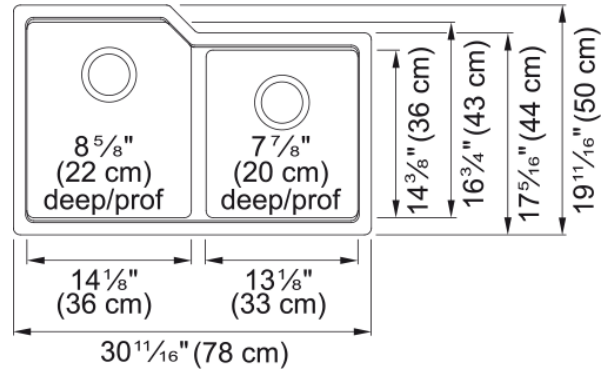

Urban Undermount Sink - MGC2031U-90N | 125.0641.532

Technical Data

Aspect

Sink type	Sink
Type of material	Granite
Number of bowls	2
Color	Onyx
Surface finish	None

Product Dimensions

Exterior size: right to left	30.709
Exterior size: front to back	19.685
Large bowl size: right to left	14.173
Large bowl size: front to back	16.732
Large bowl: depth	8.661
Small bowl size: right to left	12.992
Small bowl size: front to back	14.37
Small bowl: depth	7.874

Installation

Minimum cabinet size	33"
----------------------	-----

Product specifications

Installation type	Undermount
Drain hole	3 1/2"
Position of drainer	No drainer

Product identification

Product brand	Kindred
Collection	Urban
Certified by	CUPC