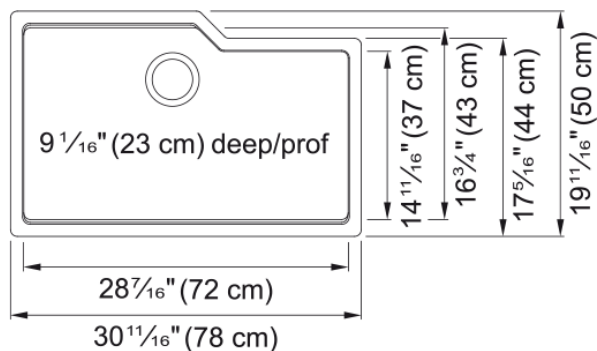

## Technical Data

### Product Dimensions

Exterior size: right to left	30.709
Exterior size: front to back	19.685
Large bowl size: right to left	28.465
Large bowl size: front to back	16.732
Large bowl: depth	9.055