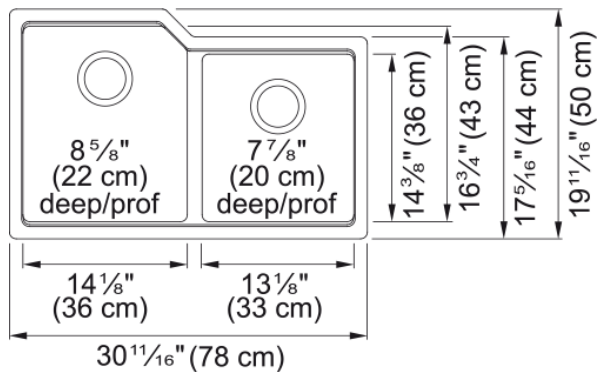

Urban Undermount Sink - MGC2031U-9PWT | 125.0637.133

Technical Data

Aspect

Sink type	Sink
Type of material	Granite
Number of bowls	2
Color	Polar white
Surface finish	None

Product Dimensions

Exterior size: right to left	30.709
Exterior size: front to back	19.685
Large bowl size: right to left	14.173
Large bowl size: front to back	16.732
Large bowl: depth	8.661
Small bowl size: right to left	12.992
Small bowl size: front to back	14.37
Small bowl: depth	7.874

Installation

Minimum cabinet size	33"
----------------------	-----

Product specifications

Installation type	Undermount
Drain hole	3 1/2"
Position of drainer	No drainer

Product identification

Product brand	Kindred
Collection	Urban
Certified by	CUPC