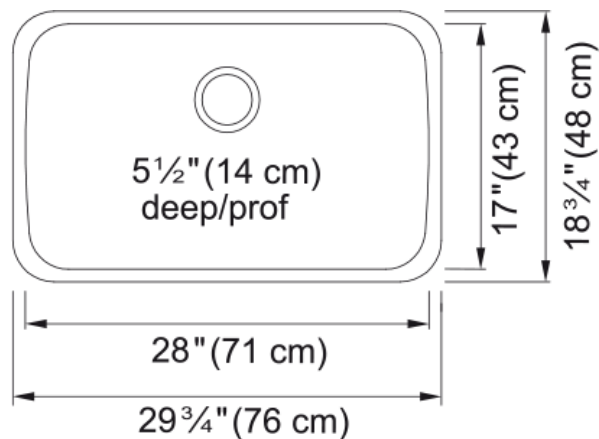

### Technical Data

#### Product Dimensions

Exterior size: right to left	24.748
Exterior size: front to back	18.748
Large bowl size: right to left	28
Large bowl size: front to back	17
Large bowl: depth	5.512

#### Installation

Minimum cabinet size	33"
----------------------	-----