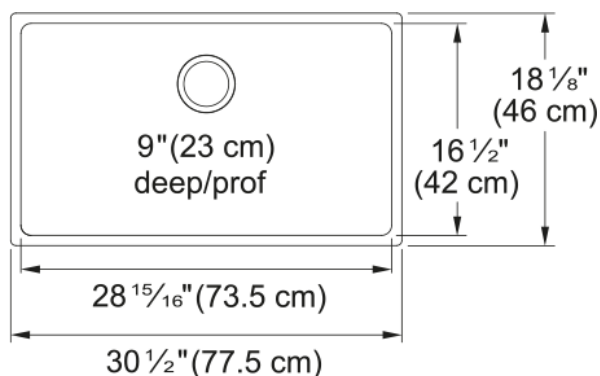

Brookmore Undermount Sink - BSU1831-9 | 122.0637.643

Brookmore Collection 30.6-in x 18.2-in Undermount Single Bowl Stainless Steel Kitchen Sink. The Brookmore stainless steel sink collection will create something truly unique that fits both prepping and cleaning needs. Made with high-quality 18-gauge stainless steel with a rich chromium content that helps shield the material from corrosion and prevents bacterial growth. The undermount sink style provides a sleek, modern look and makes cleaning up spills and messes easy. The spacious 9" deep bowl is perfect for soaking and washing stacks of dishes, and the sound-dampening system goes to work to reduce the noise caused by a garbage disposal or running water.

Aspect

Sink type	Sink
Type of material	Stainless steel
Number of bowls	1
Product color	Steel
Surface finish	Pearl

Product Dimensions

Length (right to left)	30.512
Width (front to back)	18.11
Large bowl size: right to left	28.937
Large bowl size: front to back	16.535
Large bowl: depth	9

Installation

Minimum cabinet size	33"
----------------------	-----

Product specifications

Installation type	Undermount
Drain hole	3 1/2"
Position of drainer	No drainer
Active Twist Compatibility	No

Product identification