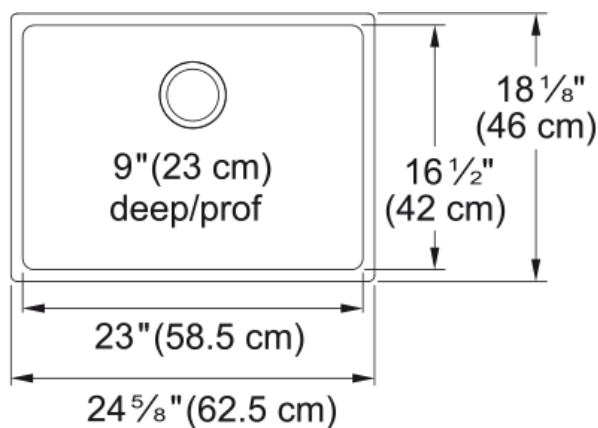

## Brookmore Undermount Sink - BSU1825-9 | 122.0637.641

Brookmore Collection 24.7-in x 18.2-in Undermount Single Bowl Stainless Steel Kitchen Sink. The Brookmore stainless steel sink collection will create something truly unique that fits both prepping and cleaning needs. Made with high-quality 18-gauge stainless steel with a rich chromium content that helps shield the material from corrosion and prevents bacterial growth. The undermount sink style provides a sleek, modern look and makes cleaning up spills and messes easy. The spacious 9" deep bowl is perfect for soaking and washing stacks of dishes, and the sound-dampening system goes to work to reduce the noise caused by a garbage disposal or running water.

### Product Dimensions

Length (right to left)	24.606
Width (front to back)	18.11
Large bowl size: right to left	23.031
Large bowl size: front to back	16.535
Large bowl: depth	9

### Installation

Minimum cabinet size	27"
----------------------	-----