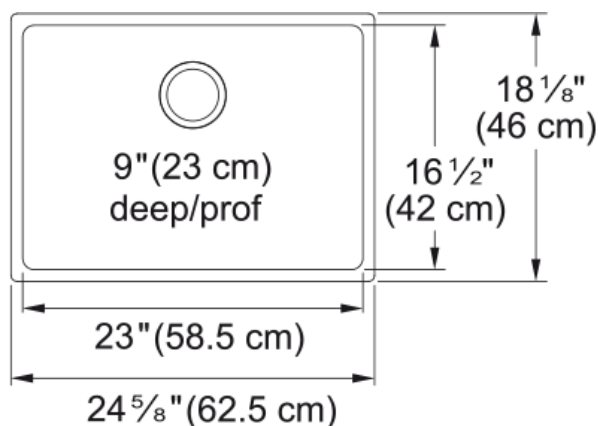

## Brookmore Undermount Sink - BSU1825-9 | 122.0637.641

Brookmore Collection 24.7-in x 18.2-in Undermount Single Bowl Stainless Steel Kitchen Sink. The Brookmore stainless steel sink collection will create something truly unique that fits both prepping and cleaning needs. Made with high-quality 18-gauge stainless steel with a rich chromium content that helps shield the material from corrosion and prevents bacterial growth. The undermount sink style provides a sleek, modern look and makes cleaning up spills and messes easy. The spacious 9" deep bowl is perfect for soaking and washing stacks of dishes, and the sound-dampening system goes to work to reduce the noise caused by a garbage disposal or running water.

### Product Dimensions

Length (right to left)	24.606
Width (front to back)	18.11
Large bowl size: right to left	23.031
Large bowl size: front to back	16.535
Large bowl: depth	9

### Installation

Minimum cabinet size	27"
----------------------	-----