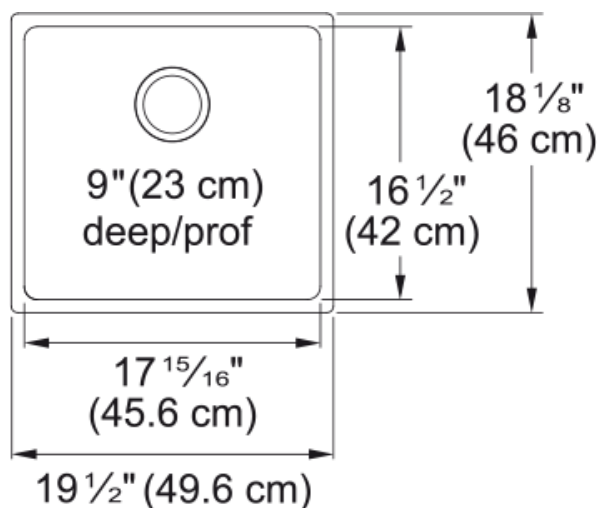

## Brookmore Undermount Sink - BSU1820-9 | 122.0637.639

Brookmore Collection 19.6-in x 18.2-in Undermount Single Bowl Stainless Steel Bar / Prep Sink. The Brookmore stainless steel sink collection will create something truly unique that fits both prepping and cleaning needs. Made with high-quality 18-gauge stainless steel with a rich chromium content that helps shield the material from corrosion and prevents bacterial growth. The undermount sink style provides a sleek, modern look and makes cleaning up spills and messes easy. The spacious 9" deep bowl is perfect for soaking and washing stacks of dishes, and the sound-dampening system goes to work to reduce the noise caused by a garbage disposal or running water.

### Product Dimensions

Length (right to left)	19.528
Width (front to back)	18.11
Large bowl size: right to left	17.953
Large bowl size: front to back	16.535
Large bowl: depth	9.055

### Installation

Minimum cabinet size	21"
----------------------	-----