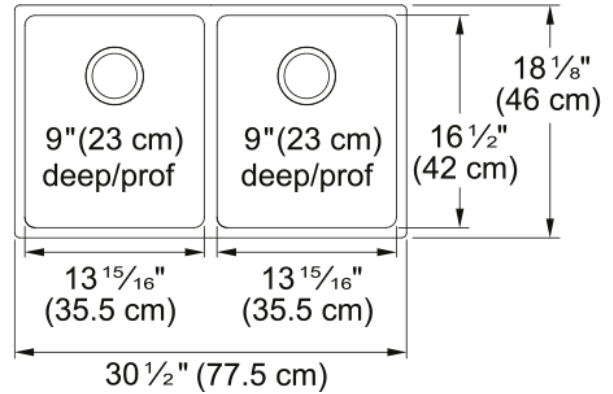

Brookmore Undermount Sink - BDU1831-9 | 122.0637.633

Technical Data

Aspect

Sink type	Sink
Type of material	Stainless steel
Number of bowls	2
Color	Steel
Surface finish	Pearl

Product Dimensions

Exterior size: right to left	30.512
Exterior size: front to back	18.11
Large bowl size: right to left	14.016
Large bowl size: front to back	16.535
Large bowl: depth	9.055
Small bowl size: right to left	14.016
Small bowl size: front to back	16.535
Small bowl: depth	9.055

Installation

Minimum cabinet size	33"
----------------------	-----

Product specifications

Installation type	Undermount
Drain hole	3 1/2"
Position of drainer	No drainer

Product identification

Product brand	Kindred
Collection	Brookmore
Certified by	IAPMO