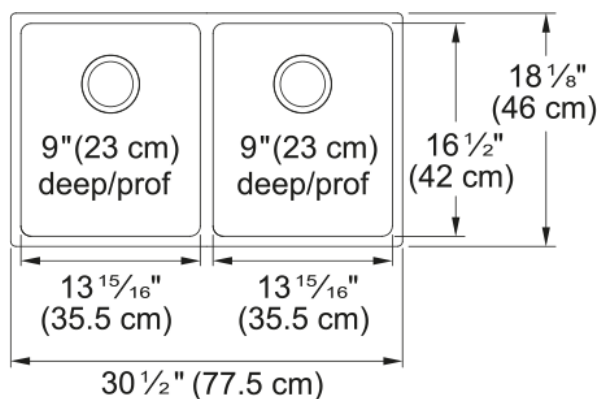

Brookmore Undermount Sink - BDU1831-9 | 122.0637.633

Brookmore Collection 30.5 -in x 18.2-in Undermount Double Bowl Stainless Steel Kitchen Sink. The Brookmore stainless steel sink collection will create something truly unique that fits both prepping and cleaning needs. Made with high-quality 18-gauge stainless steel with a rich chromium content that helps shield the material from corrosion and prevents bacterial growth. The undermount sink style provides a sleek, modern look and makes cleaning up spills and messes easy. The spacious 9" deep bowls are perfect for soaking and washing stacks of dishes, and the sound-dampening system goes to work to reduce the noise caused by a garbage disposal or running water

Aspect

Sink type	Sink
Type of material	Stainless steel
Number of bowls	2
Product color	Steel
Surface finish	Pearl

Product Dimensions

Length (right to left)	30.512
Width (front to back)	18.11
Large bowl size: right to left	14.016
Large bowl size: front to back	16.535
Large bowl: depth	9.055
Small bowl size: right to left	14.016
Small bowl size: front to back	16.535
Small bowl: depth	9.055

Installation

Minimum cabinet size	33"
----------------------	-----

Product specifications

Installation type	Undermount
Drain hole	3 1/2"
Position of drainer	No drainer
Active Twist Compatibility	No

Product identification