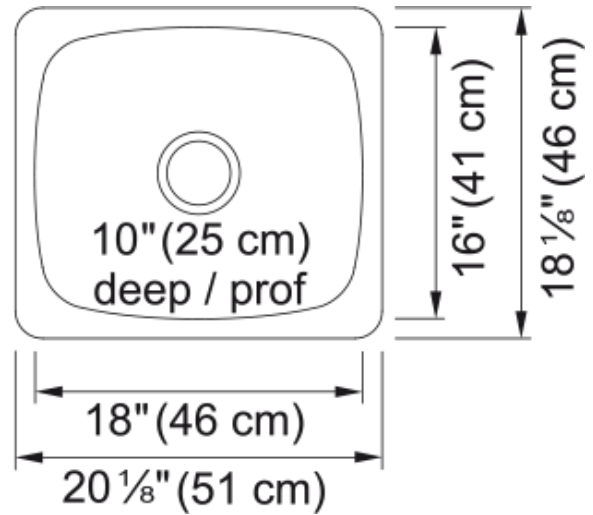

Steel Queen Undermount Sink QSU1820-10 | 122.0202.337

Technical Data

Aspect

Sink type	Sink
Type of material	Stainless steel
Number of bowls	1
Color	Steel
Surface finish	Silk

Product Dimensions

Exterior size: right to left	20.079
Exterior size: front to back	18.11
Large bowl size: right to left	18.11
Large bowl size: front to back	16.142
Large bowl: depth	9.843

Installation

Minimum cabinet size	21"
----------------------	-----

Product specifications

Installation type	Undermount
Drain hole	3 1/2"
Position of drainer	No drainer

Product identification

Product brand	Kindred
Collection	Steel Queen
Certified by	CSA