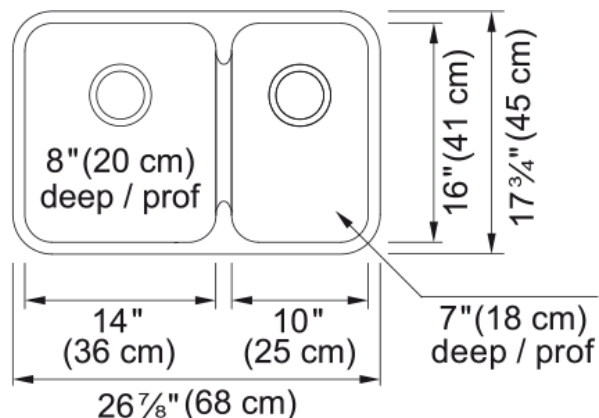

Steel Queen Undermount Sink QCUA1827R-8 | 122.0202.327

Technical Data

Aspect

Sink type	Sink
Type of material	Stainless steel
Number of bowls	1,5
Color	Steel
Surface finish	High gloss

Product Dimensions

Exterior size: right to left	26.85
Exterior size: front to back	17.717
Large bowl size: right to left	14
Large bowl size: front to back	16
Large bowl: depth	7.992
Small bowl size: right to left	10
Small bowl size: front to back	16
Small bowl: depth	7.087

Installation

Minimum cabinet size	30"
----------------------	-----

Product specifications

Installation type	Undermount
Drain hole	3 1/2"
Position of drainer	No drainer

Product identification

Product brand	Kindred
Collection	Steel Queen
Certified by	CSA