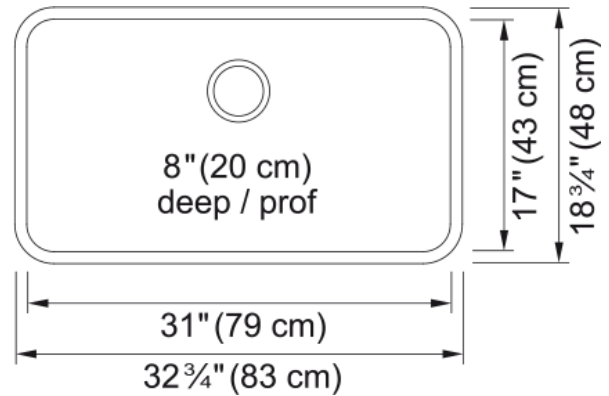

Steel Queen Undermount Sink QSUA1933-8 | 122.0170.398

Technical Data

Aspect

Sink type	Sink
Type of material	Stainless steel
Number of bowls	1
Color	Steel
Surface finish	Silk

Product Dimensions

Exterior size: right to left	32.677
Exterior size: front to back	18.898
Large bowl size: right to left	31.102
Large bowl size: front to back	16.929
Large bowl: depth	7.874

Installation

Minimum cabinet size	33"
----------------------	-----

Product specifications

Installation type	Undermount
Drain hole	3 1/2"
Position of drainer	No drainer

Product identification

Product brand	Kindred
Collection	Steel Queen
Certified by	CSA