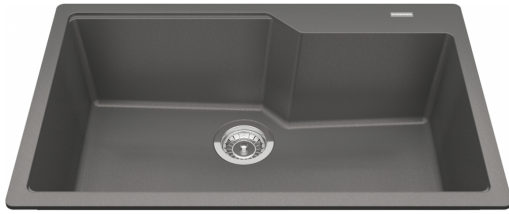

Urban Drop In Sink - MGSM2031-9SG | 114.0643.400

Technical Data

Aspect

Sink type	Sink
Type of material	Granite
Number of bowls	1
Color	Stone grey
Surface finish	None

Product Dimensions

Exterior size: right to left	30.709
Exterior size: front to back	19.685
Large bowl size: right to left	28.465
Large bowl size: front to back	16.732
Large bowl: depth	9.055

Installation

Minimum cabinet size	33"
----------------------	-----

Product specifications

Installation type	Topmount / drop in
Drain hole	3 1/2"
Position of drainer	No drainer

Product identification

Product brand	Kindred
Collection	Urban
Certified by	CUPC

Features

Drainers number	No drainer
Product reversibility	No
Faucet ledge	Yes
Strainer assembly included	Yes
Strainer assembly type	Manual

Overflow	No
Number of faucet holes	2 - pre-scored
Soap dispenser hole	Yes - pre-scored