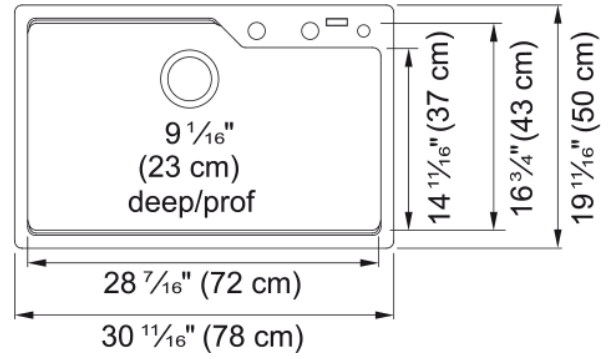

Urban Drop In Sink - MGSM2031-9SG | 114.0643.400

Technical Data

Aspect

Sink type	Sink
Type of material	Granite
Number of bowls	1
Color	Stone grey
Surface finish	None

Product Dimensions

Exterior size: right to left	30.709
Exterior size: front to back	19.685
Large bowl size: right to left	28.465
Large bowl size: front to back	16.732
Large bowl: depth	9.055

Installation

Minimum cabinet size	33"
----------------------	-----

Product specifications

Installation type	Topmount / drop in
Drain hole	3 1/2"
Position of drainer	No drainer

Product identification

Product brand	Kindred
Collection	Urban
Certified by	CUPC