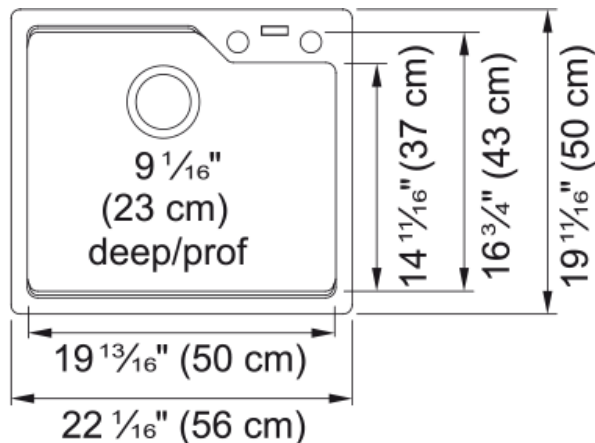

Urban Drop In Sink - MGSM2022-9ES | 114.0643.393

Technical Data

Aspect

Sink type	Sink
Type of material	Granite
Number of bowls	1
Color	Mocha
Surface finish	None

Product Dimensions

Exterior size: right to left	22.047
Exterior size: front to back	19.685
Large bowl size: right to left	19.685
Large bowl size: front to back	16.732
Large bowl: depth	9.055

Installation

Minimum cabinet size	24"
----------------------	-----

Product specifications

Installation type	Topmount / drop in
Drain hole	3 1/2"
Position of drainer	No drainer

Product identification

Product brand	Kindred
Collection	Urban
Certified by	CUPC