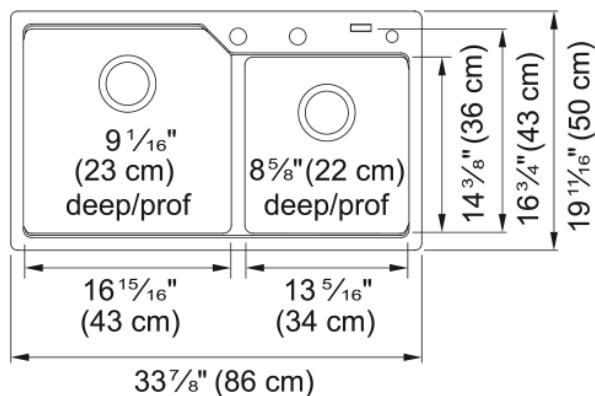

Urban Drop In Sink - MGCM2034-9SG | 114.0643.391

Technical Data

Aspect

Sink type	Sink
Type of material	Granite
Number of bowls	2
Color	Stone grey
Surface finish	None

Product Dimensions

Exterior size: right to left	33.858
Exterior size: front to back	19.685
Large bowl size: right to left	17.008
Large bowl size: front to back	16.732
Large bowl: depth	9.055
Small bowl size: right to left	13.425
Small bowl size: front to back	14.331
Small bowl: depth	8.661

Installation

Minimum cabinet size	36"
----------------------	-----

Product specifications

Installation type	Topmount / drop in
Drain hole	3 1/2"
Position of drainer	No drainer

Product identification

Product brand	Kindred
Collection	Urban
Certified by	CUPC