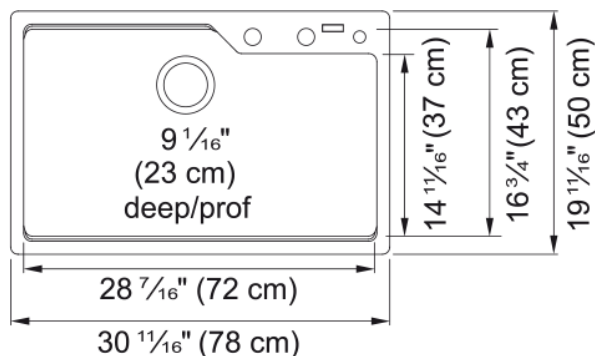

Urban Drop In Sink - MGSM2031-9PWT | 114.0637.983

Technical Data

Aspect

Sink type	Sink
Type of material	Granite
Number of bowls	1
Color	Polar white
Surface finish	None

Product Dimensions

Exterior size: right to left	30.709
Exterior size: front to back	19.685
Large bowl size: right to left	28.465
Large bowl size: front to back	16.732
Large bowl: depth	9.055

Installation

Minimum cabinet size	33"
----------------------	-----

Product specifications

Installation type	Topmount / drop in
Drain hole	3 1/2"
Position of drainer	No drainer

Product identification

Product brand	Kindred
Collection	Urban
Certified by	CUPC