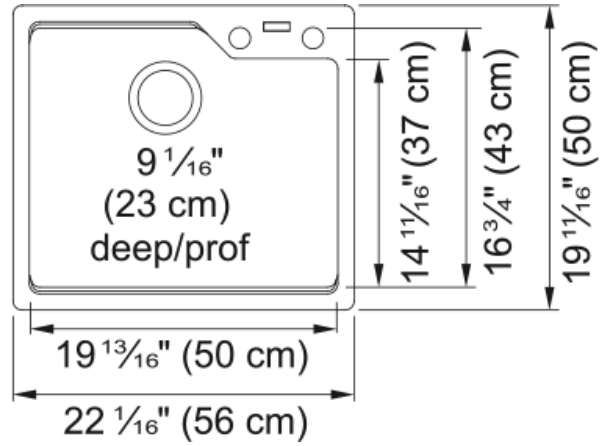

Urban Drop In Sink - MGSM2022-9MBK | 114.0637.976

Technical Data

Aspect

Sink type	Sink
Type of material	Granite
Number of bowls	1
Color	Matte black
Surface finish	None

Product Dimensions

Exterior size: right to left	22.047
Exterior size: front to back	19.685
Large bowl size: right to left	19.685
Large bowl size: front to back	16.732
Large bowl: depth	9.055

Installation

Minimum cabinet size	24"
----------------------	-----

Product specifications

Installation type	Topmount / drop in
Drain hole	3 1/2"
Position of drainer	No drainer

Product identification

Product brand	Kindred
Collection	Urban
Certified by	CUPC