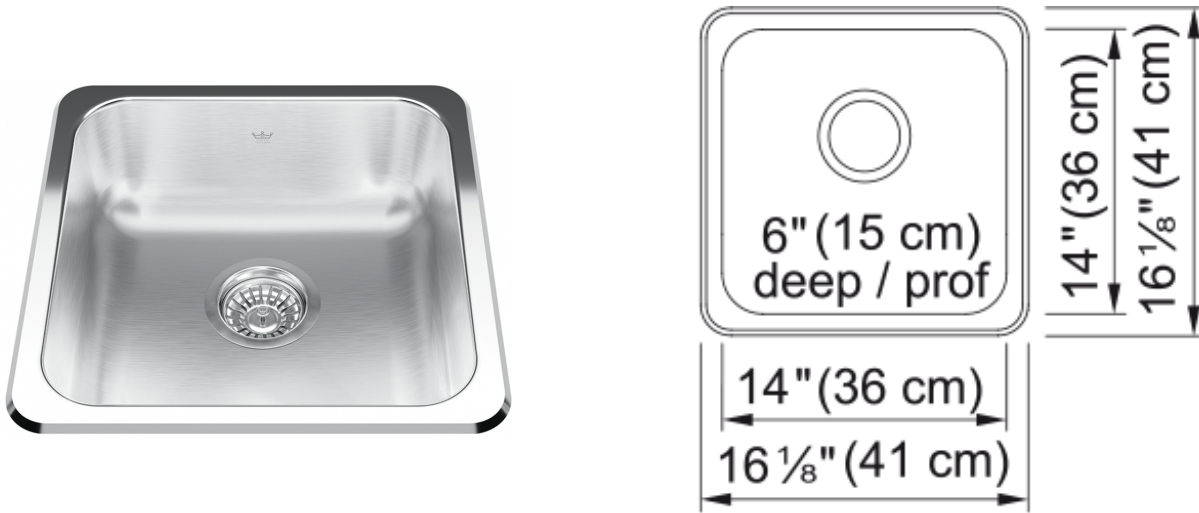

Steel Queen Drop In Sink - QSA1616-6 | 113.0484.871

Technical Data

Aspect

Sink type	Sink
Type of material	Stainless steel
Number of bowls	1
Color	Steel
Surface finish	High gloss

Product Dimensions

Exterior size: right to left	16.142
Exterior size: front to back	16.142
Large bowl size: right to left	14
Large bowl size: front to back	14
Large bowl: depth	5.984

Installation

Minimum cabinet size	18"
----------------------	-----

Product specifications

Installation type	Topmount / drop in
Drain hole	3 1/2"
Position of drainer	No drainer

Product identification

Product brand	Kindred
Collection	Steel Queen
Certified by	CSA

Features

Drainers number	No drainer
Product reversibility	No
Faucet ledge	No
Strainer assembly included	Yes
Strainer assembly type	Manual

Overflow	No
Number of faucet holes	No faucet hole
Soap dispenser hole	No