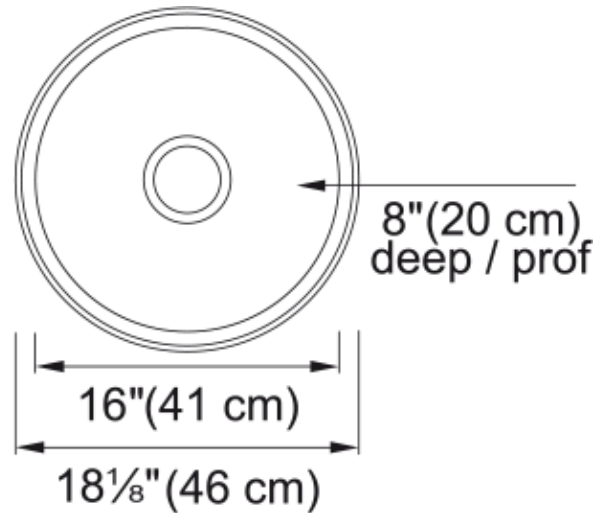

## Steel Queen Drop In Sink - QSR18-8 | 113.0045.253

### Technical Data

#### Product Dimensions

Exterior size: right to left	18.11
Exterior size: front to back	18.11
Large bowl size: right to left	16.142
Large bowl size: front to back	16.142
Large bowl: depth	7.992