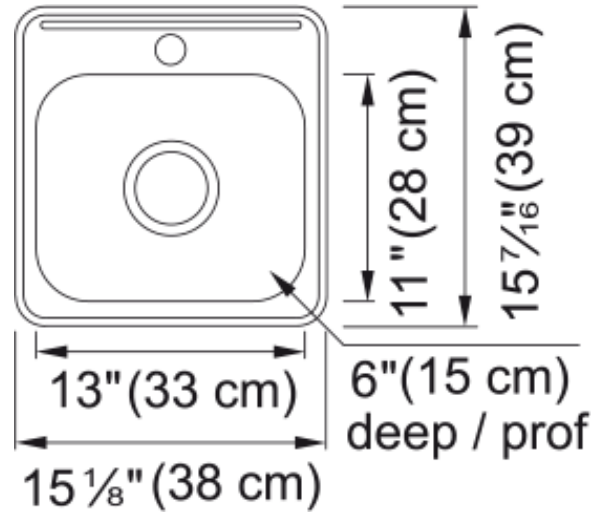

Steel Queen Drop In Sink - QSL1515-6-1 | 113.0045.210

Technical Data

Aspect

Sink type	Sink
Type of material	Stainless steel
Number of bowls	1
Color	Steel
Surface finish	Silk

Product Dimensions

Exterior size: right to left	14.961
Exterior size: front to back	15.354
Large bowl size: right to left	12.992
Large bowl size: front to back	11.024
Large bowl: depth	5.906

Installation

Minimum cabinet size	18"
----------------------	-----

Product specifications

Installation type	Topmount / drop in
Drain hole	3 1/2"
Position of drainer	No drainer

Product identification

Product brand	Kindred
Collection	Steel Queen
Certified by	CSA

Features

Drainers number	No drainer
Product reversibility	No
Faucet ledge	Yes
Strainer assembly included	Yes
Strainer assembly type	Manual

Overflow	No
Number of faucet holes	1
Soap dispenser hole	No