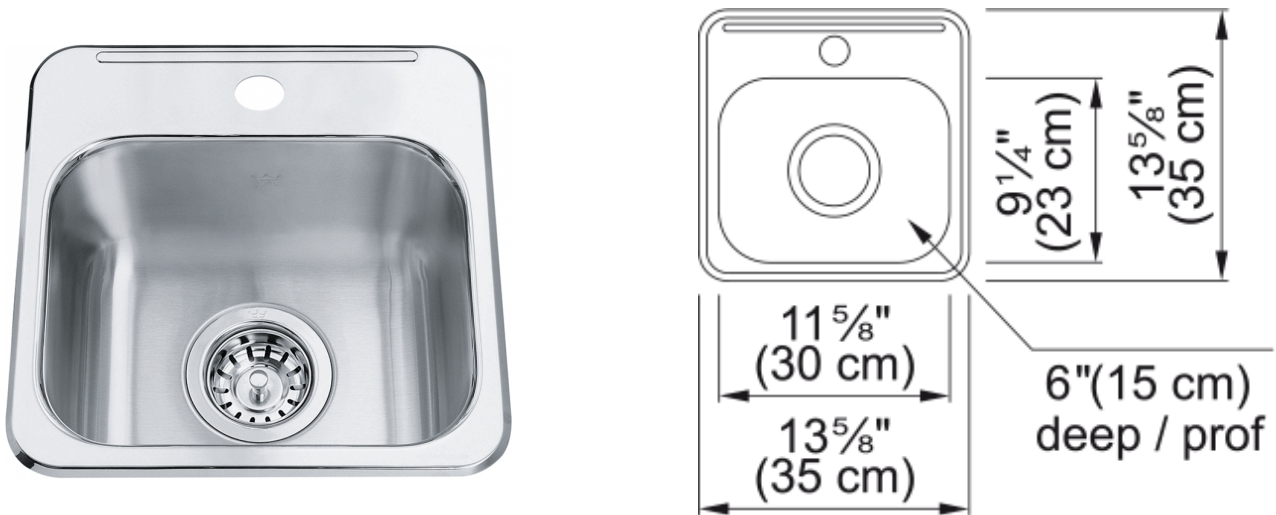

Steel Queen Drop In Sink - QSL1313-6-1 | 113.0045.207

Technical Data

Aspect

Sink type	Sink
Type of material	Stainless steel
Number of bowls	1
Color	Steel
Surface finish	Silk

Product Dimensions

Exterior size: right to left	13.78
Exterior size: front to back	13.78
Large bowl size: right to left	11.811
Large bowl size: front to back	9.055
Large bowl: depth	5.906

Installation

Minimum cabinet size	18"
----------------------	-----

Product specifications

Installation type	Topmount / drop in
Drain hole	3 1/2"
Position of drainer	No drainer

Product identification

Product brand	Kindred
Collection	Steel Queen
Certified by	CSA

Features

Drainers number	No drainer
Product reversibility	No
Faucet ledge	Yes
Strainer assembly included	Yes
Strainer assembly type	Manual

Overflow	No
Number of faucet holes	1
Soap dispenser hole	No