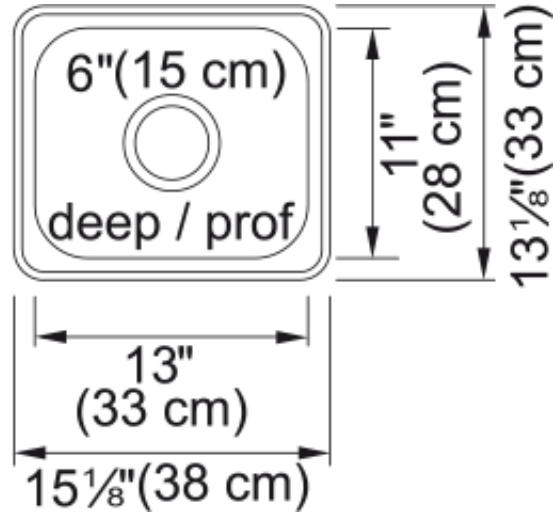

Steel Queen Drop In Sink - QS1315-6 | 113.0045.194

Technical Data

Aspect

Sink type	Sink
Type of material	Stainless steel
Number of bowls	1
Color	Steel
Surface finish	Silk

Product Dimensions

Exterior size: right to left	14.961
Exterior size: front to back	12.992
Large bowl size: right to left	12.992
Large bowl size: front to back	11.024
Large bowl: depth	5.906

Installation

Minimum cabinet size	18"
----------------------	-----

Product specifications

Installation type	Topmount / drop in
Drain hole	3 1/2"
Position of drainer	No drainer

Product identification

Product brand	Kindred
Collection	Steel Queen
Certified by	CSA

Features

Drainers number	No drainer
Product reversibility	No
Faucet ledge	No
Strainer assembly included	Yes
Strainer assembly type	Manual

Overflow	No
Number of faucet holes	No faucet hole
Soap dispenser hole	No