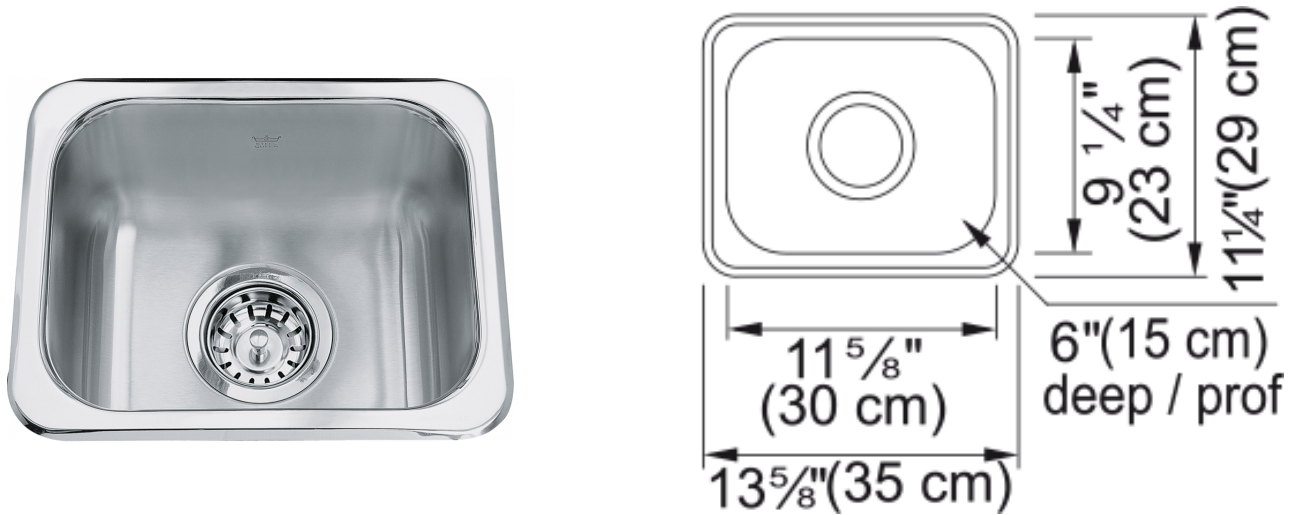

Steel Queen Drop In Sink - QS1113-6 | 113.0045.193

Technical Data

Aspect

Sink type	Sink
Type of material	Stainless steel
Number of bowls	1
Color	Steel
Surface finish	Silk

Product Dimensions

Exterior size: right to left	13.78
Exterior size: front to back	11.417
Large bowl size: right to left	11.811
Large bowl size: front to back	9.055
Large bowl: depth	5.906

Installation

Minimum cabinet size	18"
----------------------	-----

Product specifications

Installation type	Topmount / drop in
Drain hole	3 1/2"
Position of drainer	No drainer

Product identification

Product brand	Kindred
Collection	Steel Queen
Certified by	CSA