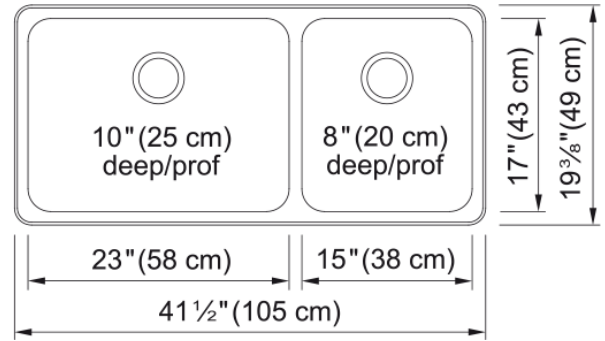

Steel Queen Drop In Sink - QCA1942-10 | 101.0651.327

Technical Data

Aspect

Sink type	Sink
Type of material	Stainless steel
Number of bowls	2
Color	Steel
Surface finish	Silk

Product Dimensions

Exterior size: right to left	41.339
Exterior size: front to back	19.291
Large bowl size: right to left	22.992
Large bowl size: front to back	16.929
Large bowl: depth	10
Small bowl size: right to left	15
Small bowl size: front to back	17
Small bowl: depth	11.89

Installation

Minimum cabinet size	45"
----------------------	-----

Product specifications

Installation type	Topmount / drop in
Drain hole	3 1/2"
Position of drainer	No drainer

Product identification

Product brand	Kindred
Collection	Steel Queen
Certified by	CSA