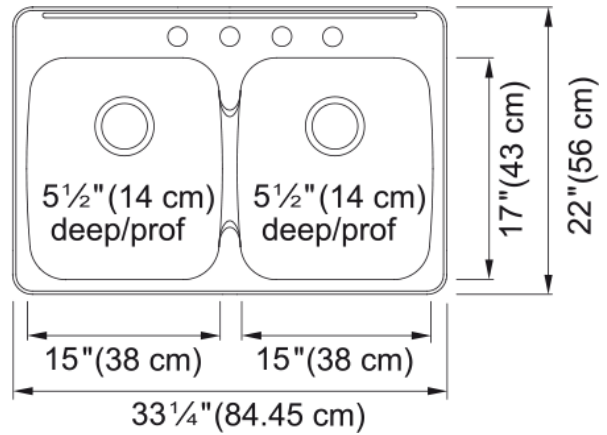

Reginox Drop In Sink - RDLA3322-55-4 | 101.0643.196

Technical Data

Aspect

Sink type	Sink
Type of material	Stainless steel
Number of bowls	2
Color	Steel
Surface finish	Silk

Product Dimensions

Exterior size: right to left	33.248
Exterior size: front to back	22.004
Large bowl size: right to left	14.961
Large bowl size: front to back	17
Large bowl: depth	5.512
Small bowl size: right to left	14.961
Small bowl size: front to back	17
Small bowl: depth	5.512

Installation

Minimum cabinet size	36"
----------------------	-----

Product specifications

Installation type	Topmount / drop in
Drain hole	3 1/2"
Position of drainer	No drainer

Product identification

Product brand	Kindred
Collection	Reginox
Certified by	IAPMO

Features

Drainers number	No drainer
Product reversibility	No

Faucet ledge	Yes
Strainer assembly included	Yes
Strainer assembly type	Manual
Overflow	No
Number of faucet holes	4
Soap dispenser hole	No