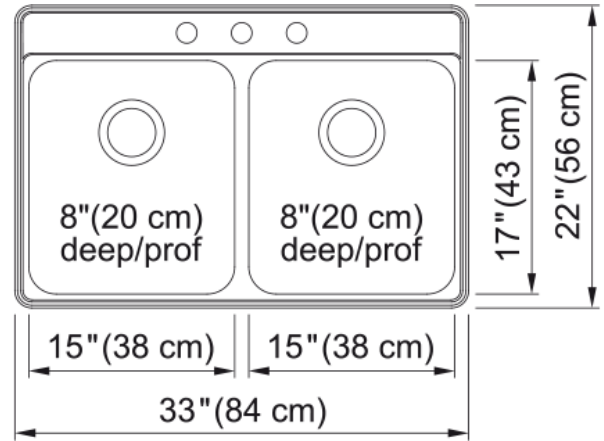

Creemore Drop In Sink FCDLA3322-8-3CB | 101.0637.053

Technical Data

Aspect

Sink type	Sink
Type of material	Stainless steel
Number of bowls	2
Color	Steel
Surface finish	Silk

Product Dimensions

Exterior size: right to left	33
Exterior size: front to back	22
Large bowl size: right to left	15
Large bowl size: front to back	17
Large bowl: depth	8
Small bowl size: right to left	15
Small bowl size: front to back	17
Small bowl: depth	8

Installation

Minimum cabinet size	36"
----------------------	-----

Product specifications

Installation type	Topmount / drop in
Drain hole	3 1/2"
Position of drainer	No drainer

Product identification

Product brand	Kindred
Collection	Creemore
Certified by	IAPMO