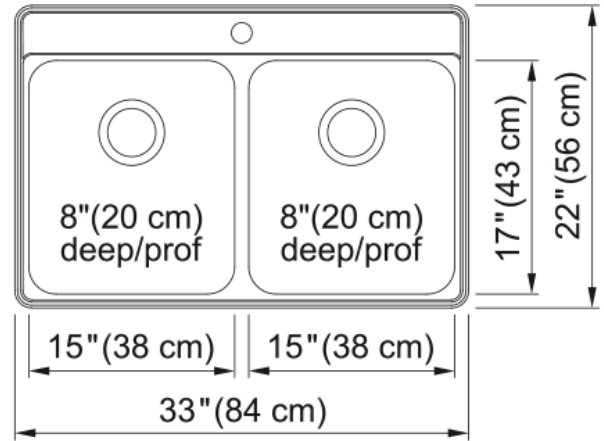

Creemore Drop In Sink FCDLA3322-8-1CB | 101.0637.052

Technical Data

Aspect

Sink type	Sink
Type of material	Stainless steel
Number of bowls	2
Color	Steel
Surface finish	Silk

Product Dimensions

Exterior size: right to left	33
Exterior size: front to back	22
Large bowl size: right to left	15
Large bowl size: front to back	17
Large bowl: depth	8
Small bowl size: right to left	15
Small bowl size: front to back	17
Small bowl: depth	8

Installation

Minimum cabinet size	36"
----------------------	-----

Product specifications

Installation type	Topmount / drop in
Drain hole	3 1/2"
Position of drainer	No drainer

Product identification

Product brand	Kindred
Collection	Creemore
Certified by	IAPMO