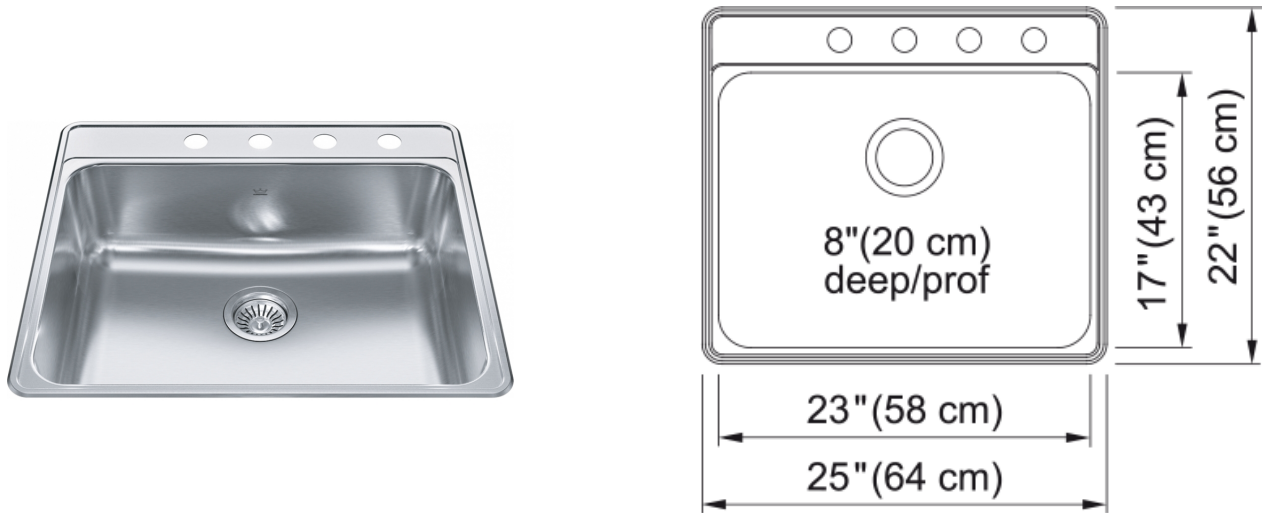

Creemore Drop In Sink - CSLA2522-8-4CB | 101.0637.051

Technical Data

Aspect

Sink type	Sink
Type of material	Stainless steel
Number of bowls	1
Color	Steel
Surface finish	Silk

Product Dimensions

Exterior size: right to left	25
Exterior size: front to back	22
Large bowl size: right to left	23
Large bowl size: front to back	17
Large bowl: depth	8

Installation

Minimum cabinet size	27"
----------------------	-----

Product specifications

Installation type	Topmount / drop in
Drain hole	3 1/2"
Position of drainer	No drainer

Product identification

Product brand	Kindred
Collection	Creemore
Certified by	IAPMO

Features

Drainers number	No drainer
Product reversibility	No
Faucet ledge	Yes
Strainer assembly included	Yes
Strainer assembly type	Manual

Overflow	No
Number of faucet holes	4
Soap dispenser hole	Yes