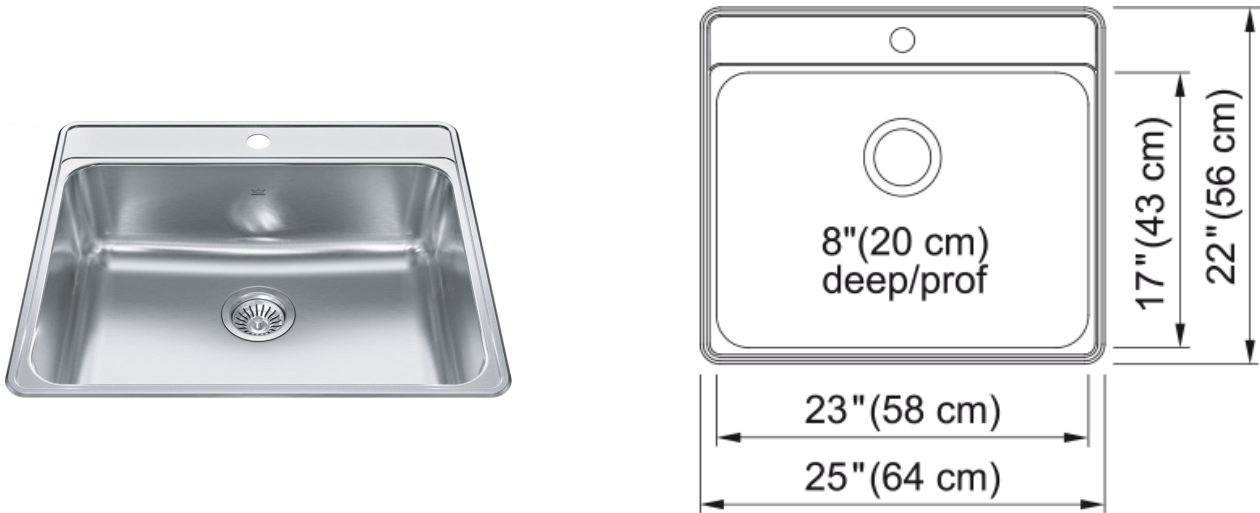

Creemore Drop In Sink - CSLA2522-8-1CB | 101.0637.049

Technical Data

Aspect

Sink type	Sink
Type of material	Stainless steel
Number of bowls	1
Color	Steel
Surface finish	Silk

Product Dimensions

Exterior size: right to left	25
Exterior size: front to back	22
Large bowl size: right to left	23
Large bowl size: front to back	17
Large bowl: depth	8

Installation

Minimum cabinet size	27"
----------------------	-----

Product specifications

Installation type	Topmount / drop in
Drain hole	3 1/2"
Position of drainer	No drainer

Product identification

Product brand	Kindred
Collection	Creemore
Certified by	IAPMO

Features

Drainers number	No drainer
Product reversibility	No
Faucet ledge	Yes
Strainer assembly included	Yes
Strainer assembly type	Manual

Overflow	No
Number of faucet holes	1
Soap dispenser hole	No