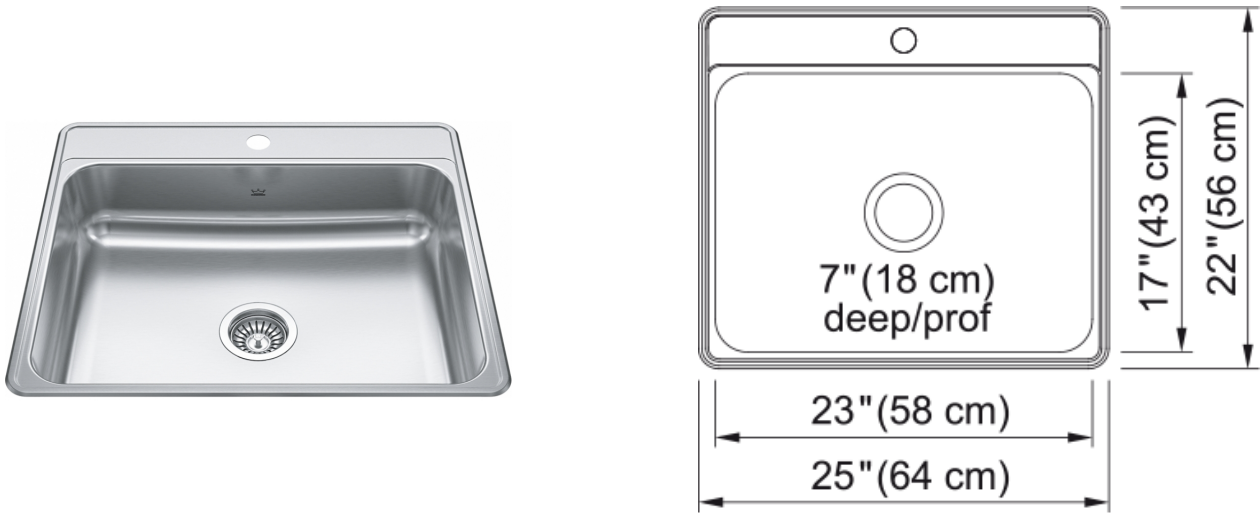

Creemore Drop In Sink - CSLA2522-7-1 | 101.0637.046

Technical Data

Aspect

Sink type	Sink
Type of material	Stainless steel
Number of bowls	1
Color	Steel
Surface finish	Silk

Product Dimensions

Exterior size: right to left	25
Exterior size: front to back	22
Large bowl size: right to left	23
Large bowl size: front to back	17
Large bowl: depth	7

Installation

Minimum cabinet size	27"
----------------------	-----

Product specifications

Installation type	Topmount / drop in
Drain hole	3 1/2"
Position of drainer	No drainer

Product identification

Product brand	Kindred
Collection	Creemore
Certified by	IAPMO

Features

Drainers number	No drainer
Product reversibility	No
Faucet ledge	Yes
Strainer assembly included	Yes
Strainer assembly type	Manual

Overflow	No
Number of faucet holes	1
Soap dispenser hole	No