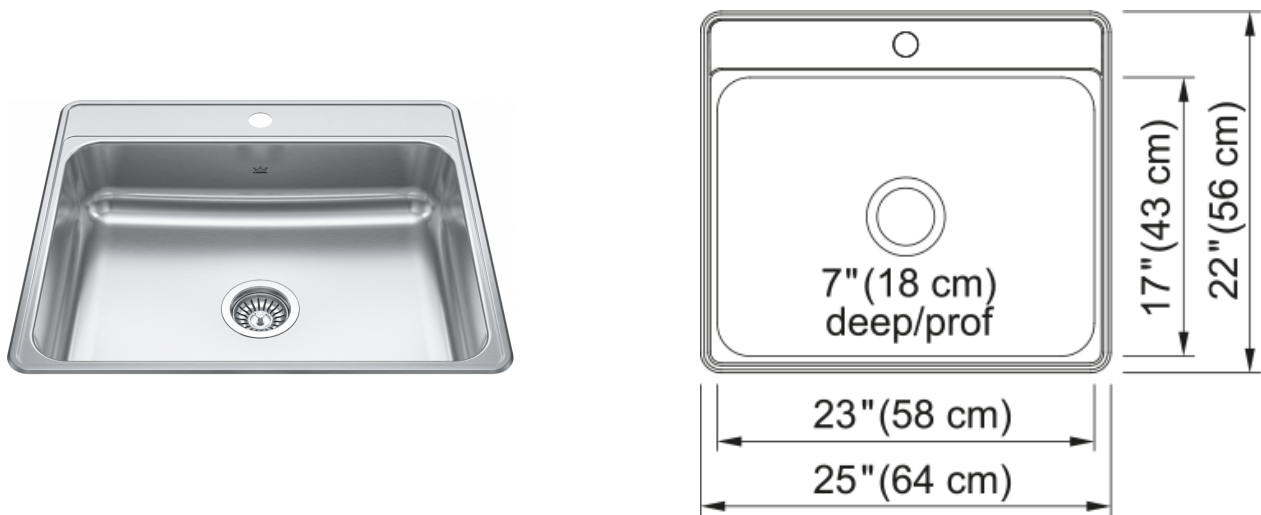

# Creemore Drop In Sink - CSLA2522-7-1 | 101.0637.046

Creemore 25-in x 22-in Drop In Single Bowl 1-Hole Stainless Steel Kitchen Sink. Real life meets real simplicity with EZ Torque installation on these Creemore sinks. Our revolutionary installation system lets you drop and drill your sink into place, securely locking the sink to the countertop. Easier installation means enjoying your kitchen sooner. Made from sturdy 22-gauge stainless steel with a pore-free surface that does not harbor bacteria, it is naturally hygienic and easy to clean. Sound-reducing pads are placed at key points to help absorb the sounds from water splashing. The stylish and functional design joins impressively in transitional and contemporary kitchens.

## Aspect

Sink type	Sink
Type of material	Stainless steel
Number of bowls	1
Product color	Steel
Surface finish	Silk

## Product Dimensions

Length (right to left)	25
Width (front to back)	22
Large bowl size: right to left	23
Large bowl size: front to back	17
Large bowl: depth	7