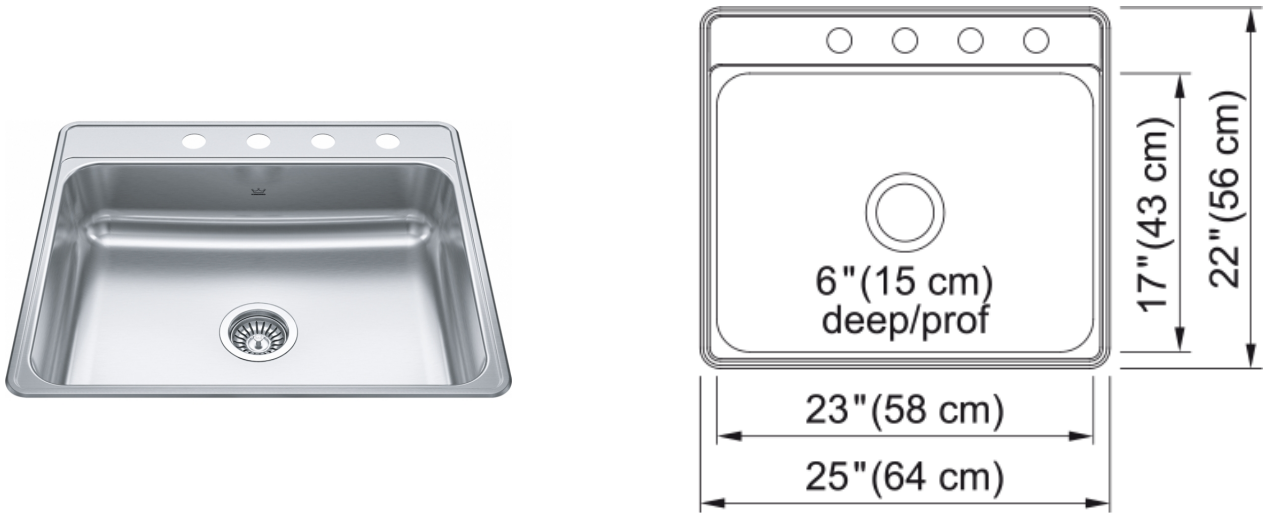

# Creemore Drop In Sink - CSLA2522-6-4 | 101.0637.045

### Aspect

Sink type	Sink
Type of material	Stainless steel
Number of bowls	1
Color	Steel
Surface finish	Diamond

### Product Dimensions

Exterior size: right to left	25
Exterior size: front to back	22
Large bowl size: right to left	23
Large bowl size: front to back	17
Large bowl: depth	6