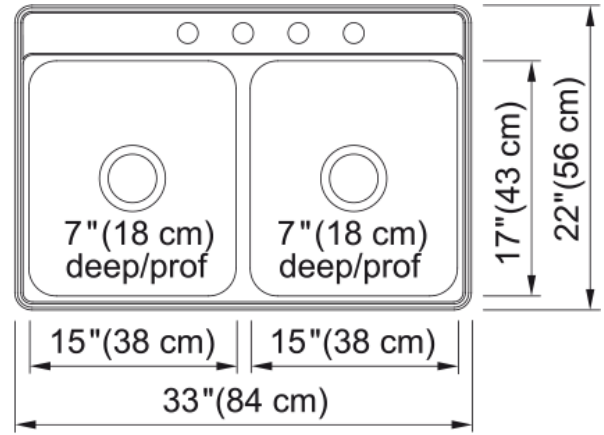

# Creemore Drop In Sink - CDLA3322-7-4 | 101.0637.039

### Product Dimensions

|                                |        |
|--------------------------------|--------|
| Exterior size: right to left   | 33     |
| Exterior size: front to back   | 22     |
| Large bowl size: right to left | 15     |
| Large bowl size: front to back | 17     |
| Large bowl: depth              | 7      |
| Small bowl size: right to left | 15     |
| Small bowl size: front to back | 16.969 |
| Small bowl: depth              | 7      |

### Installation

|                      |     |
|----------------------|-----|
| Minimum cabinet size | 36" |
|----------------------|-----|

### Product specifications

|                     |                    |
|---------------------|--------------------|
| Installation type   | Topmount / drop in |
| Drain hole          | 3 1/2"             |
| Position of drainer | No drainer         |