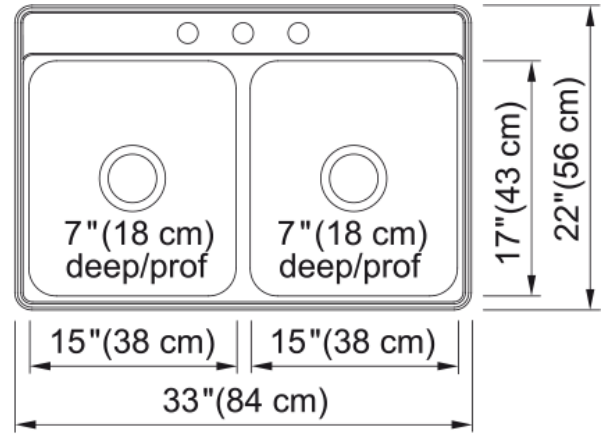

Creemore Drop In Sink - CDLA3322-7-3 | 101.0637.038

Technical Data

Aspect

Sink type	Sink
Type of material	Stainless steel
Number of bowls	2
Color	Steel
Surface finish	Silk

Product Dimensions

Exterior size: right to left	33
Exterior size: front to back	22
Large bowl size: right to left	15
Large bowl size: front to back	17
Large bowl: depth	7
Small bowl size: right to left	15
Small bowl size: front to back	16.969
Small bowl: depth	7

Installation

Minimum cabinet size	36"
----------------------	-----

Product specifications

Installation type	Topmount / drop in
Drain hole	3 1/2"
Position of drainer	No drainer

Product identification

Product brand	Kindred
Collection	Creemore
Certified by	IAPMO