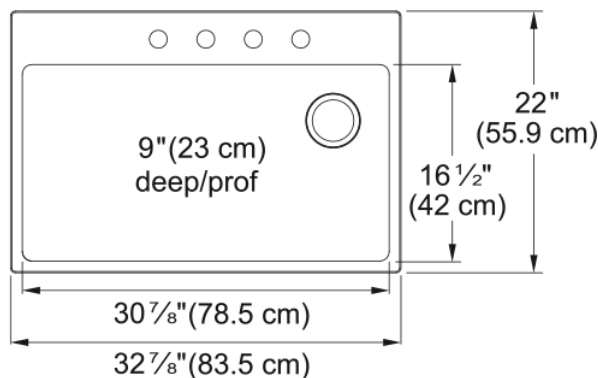

Brookmore Drop In Sink - BSL2233-9-4OW | 101.0637.006

Technical Data

Aspect

Sink type	Sink
Type of material	Stainless steel
Number of bowls	1
Color	Steel
Surface finish	Pearl

Product Dimensions

Exterior size: right to left	32.874
Exterior size: front to back	22.008
Large bowl size: right to left	30.984
Large bowl size: front to back	16.535
Large bowl: depth	9.055

Installation

Minimum cabinet size	36"
----------------------	-----

Product specifications

Installation type	Topmount / drop in
Drain hole	3 1/2"
Position of drainer	No drainer

Product identification

Product brand	Kindred
Collection	Brookmore
Certified by	IAPMO