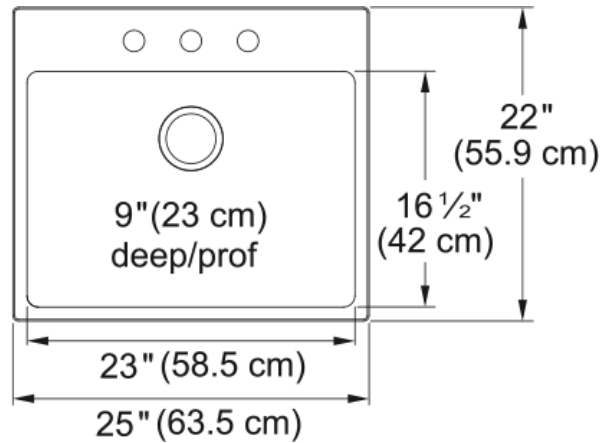

Brookmore Drop In Sink - BSL2225-9-3 | 101.0636.996

Technical Data

Aspect

Sink type	Sink
Type of material	Stainless steel
Number of bowls	1
Color	Steel
Surface finish	Pearl

Product Dimensions

Exterior size: right to left	25
Exterior size: front to back	22.008
Large bowl size: right to left	23.031
Large bowl size: front to back	16.535
Large bowl: depth	9.055

Installation

Minimum cabinet size	27"
----------------------	-----

Product specifications

Installation type	Topmount / drop in
Drain hole	3 1/2"
Position of drainer	No drainer

Product identification

Product brand	Kindred
Collection	Brookmore
Certified by	IAPMO

Features

Drainers number	No drainer
Product reversibility	No
Faucet ledge	Yes
Strainer assembly included	Yes
Strainer assembly type	Manual

Overflow	No
Number of faucet holes	3
Soap dispenser hole	No