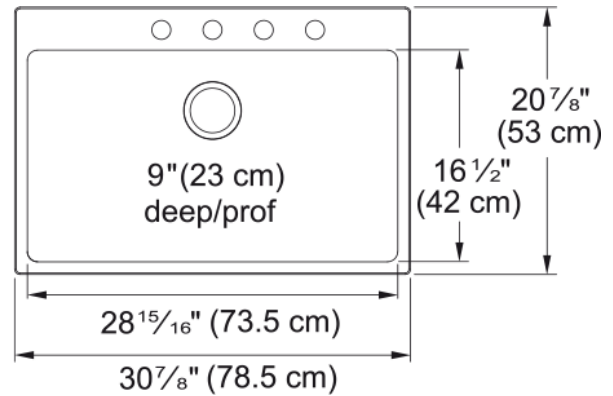

Brookmore Drop In Sink - BSL2131-9-4 | 101.0636.992

Technical Data

Aspect

Sink type	Sink
Type of material	Stainless steel
Number of bowls	1
Color	Steel
Surface finish	Pearl

Product Dimensions

Exterior size: right to left	30.906
Exterior size: front to back	20.866
Large bowl size: right to left	29
Large bowl size: front to back	16.535
Large bowl: depth	9.055

Installation

Minimum cabinet size	33"
----------------------	-----

Product specifications

Installation type	Topmount / drop in
Drain hole	3 1/2"
Position of drainer	No drainer

Product identification

Product brand	Kindred
Collection	Brookmore
Certified by	IAPMO