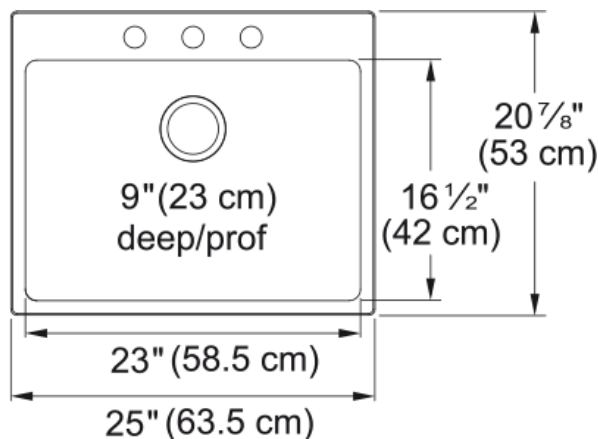

Brookmore Drop In Sink - BSL2125-9-3 | 101.0636.984

Technical Data

Aspect

Sink type	Sink
Type of material	Stainless steel
Number of bowls	1
Color	Steel
Surface finish	Pearl

Product Dimensions

Exterior size: right to left	25
Exterior size: front to back	20.866
Large bowl size: right to left	23.031
Large bowl size: front to back	16.535
Large bowl: depth	9.055

Installation

Minimum cabinet size	27"
----------------------	-----

Product specifications

Installation type	Topmount / drop in
Drain hole	3 1/2"
Position of drainer	No drainer

Product identification

Product brand	Kindred
Collection	Brookmore
Certified by	IAPMO

Features

Drainers number	No drainer
Product reversibility	No
Faucet ledge	Yes
Strainer assembly included	Yes
Strainer assembly type	Manual

Overflow	No
Number of faucet holes	3
Soap dispenser hole	No