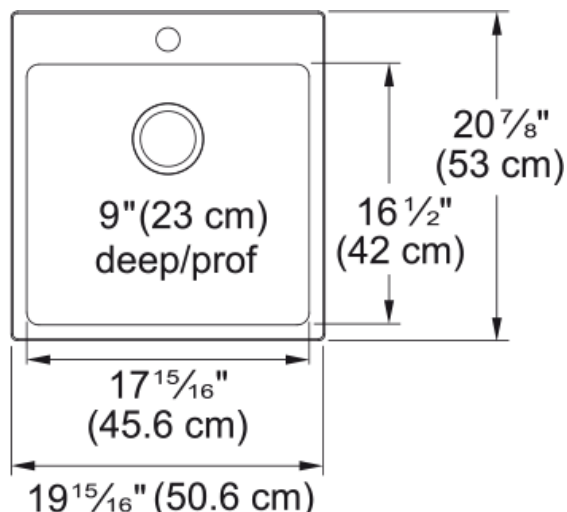

Brookmore Drop In Sink - BSL2120-9-1 | 101.0636.976

Technical Data

Aspect

Sink type	Sink
Type of material	Stainless steel
Number of bowls	1
Color	Steel
Surface finish	Pearl

Product Dimensions

Exterior size: right to left	19.921
Exterior size: front to back	20.866
Large bowl size: right to left	17.953
Large bowl size: front to back	16.535
Large bowl: depth	9.055

Installation

Minimum cabinet size	24"
----------------------	-----

Product specifications

Installation type	Topmount / drop in
Drain hole	3 1/2"
Position of drainer	No drainer

Product identification

Product brand	Kindred
Collection	Brookmore
Certified by	IAPMO