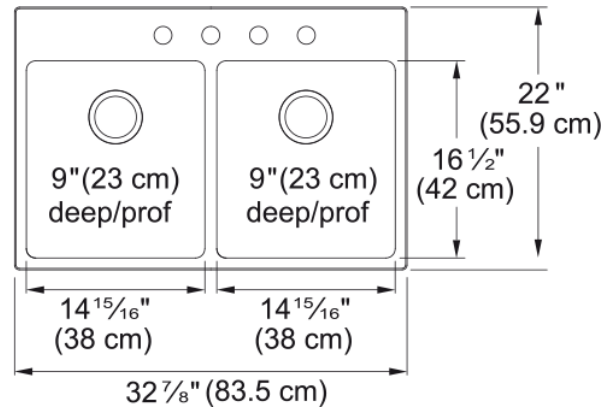

Brookmore Drop In Sink - BDL2233-9-4 | 101.0636.969

Technical Data

Aspect

Sink type	Sink
Type of material	Stainless steel
Number of bowls	2
Color	Steel
Surface finish	Pearl

Product Dimensions

Exterior size: right to left	32.874
Exterior size: front to back	22.008
Large bowl size: right to left	14.961
Large bowl size: front to back	16.535
Large bowl: depth	9.055
Small bowl size: right to left	14.961
Small bowl size: front to back	16.535
Small bowl: depth	9.055

Installation

Minimum cabinet size	36"
----------------------	-----

Product specifications

Installation type	Topmount / drop in
Drain hole	3 1/2"
Position of drainer	No drainer

Product identification

Product brand	Kindred
Collection	Brookmore
Certified by	IAPMO