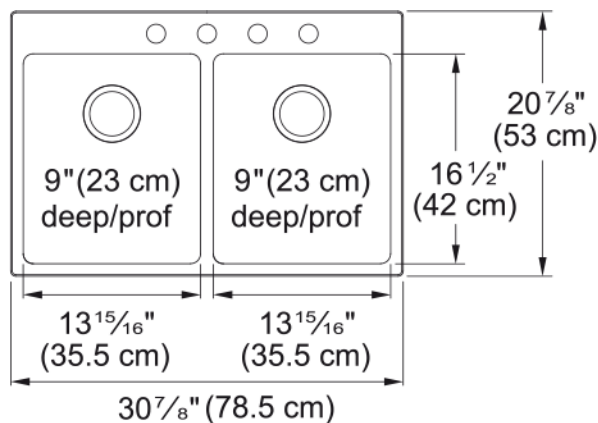

## Brookmore Drop In Sink - BDL2131-9-4 | 101.0636.965

### Technical Data

#### Product Dimensions

Exterior size: right to left	30.906
Exterior size: front to back	20.866
Large bowl size: right to left	14.016
Large bowl size: front to back	16.535
Large bowl: depth	9.055
Small bowl size: right to left	14.016
Small bowl size: front to back	16.535
Small bowl: depth	9.055

#### Installation

Minimum cabinet size	33"
----------------------	-----