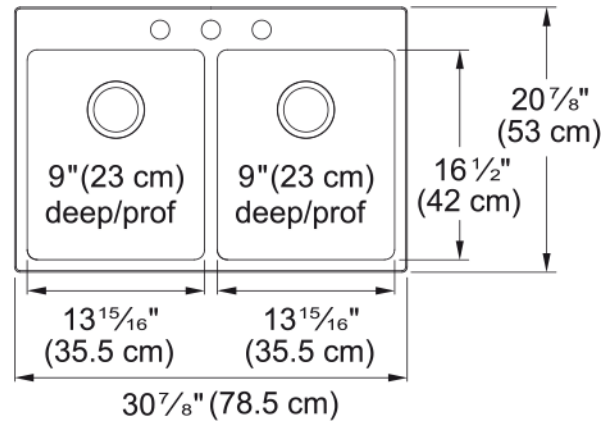

Brookmore Drop In Sink - BDL2131-9-3 | 101.0636.963

Technical Data

Aspect

| | |
|------------------|-----------------|
| Sink type | Sink |
| Type of material | Stainless steel |
| Number of bowls | 2 |
| Color | Steel |
| Surface finish | Pearl |

Product Dimensions

| | |
|--------------------------------|--------|
| Exterior size: right to left | 30.906 |
| Exterior size: front to back | 20.866 |
| Large bowl size: right to left | 14.016 |
| Large bowl size: front to back | 16.535 |
| Large bowl: depth | 9.055 |
| Small bowl size: right to left | 14.016 |
| Small bowl size: front to back | 16.535 |
| Small bowl: depth | 9.055 |

Installation

| | |
|----------------------|-----|
| Minimum cabinet size | 33" |
|----------------------|-----|

Product specifications

| | |
|---------------------|--------------------|
| Installation type | Topmount / drop in |
| Drain hole | 3 1/2" |
| Position of drainer | No drainer |