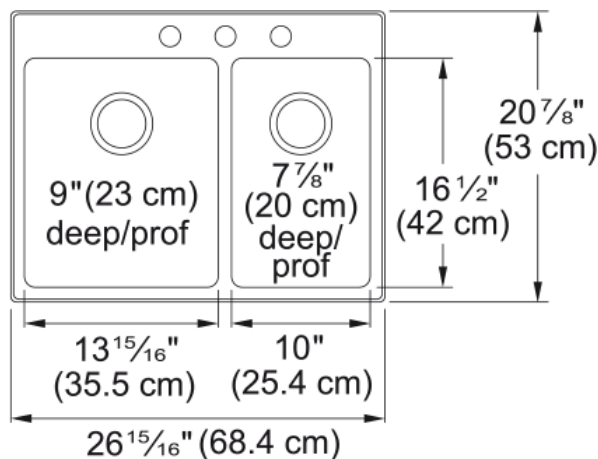

## Brookmore Drop In Sink - BCL2127R-9-3 | 101.0636.944

### Technical Data

#### Product Dimensions

Exterior size: right to left	26.929
Exterior size: front to back	20.866
Large bowl size: right to left	14.016
Large bowl size: front to back	16.535
Large bowl: depth	9.055
Small bowl size: right to left	10
Small bowl size: front to back	16.535
Small bowl: depth	7.874

#### Installation

Minimum cabinet size	30"
----------------------	-----