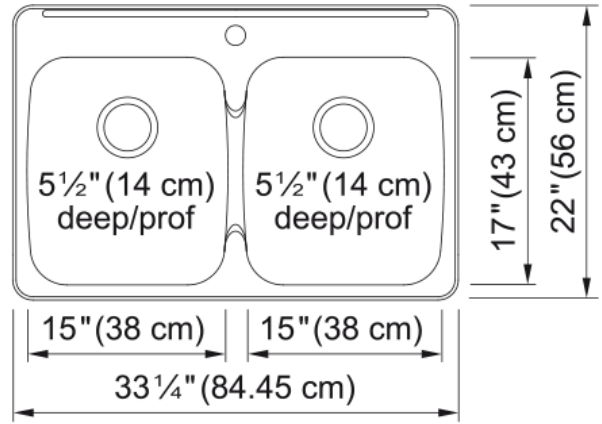

Reginox Drop In Sink - RDLA3322-55-1 | 101.0634.002

Technical Data

Aspect

Sink type	Sink
Type of material	Stainless steel
Number of bowls	2
Color	Steel
Surface finish	Silk

Product Dimensions

Exterior size: right to left	33.248
Exterior size: front to back	22.004
Large bowl size: right to left	14.961
Large bowl size: front to back	17
Large bowl: depth	5.512
Small bowl size: right to left	14.961
Small bowl size: front to back	17
Small bowl: depth	5.512

Installation

Minimum cabinet size	36"
----------------------	-----

Product specifications

Installation type	Topmount / drop in
Drain hole	3 1/2"
Position of drainer	No drainer

Product identification

Product brand	Kindred
Collection	Reginox
Certified by	IAPMO